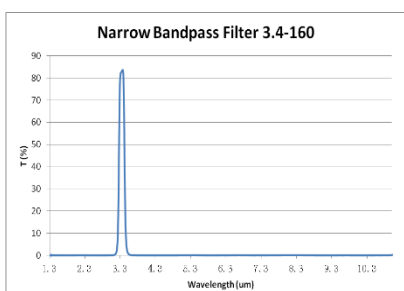

(7). 4.26-180 narrow band pass filter

(8). 4.26-90 narrow band pass filter

(9). 3.9-90 narrow band pass filter

(10). 3.4-160 narrow band pass filter

(11) 3.95-100nm narrow band pass filter

(12) 10.27-200nm narrow band pass filter