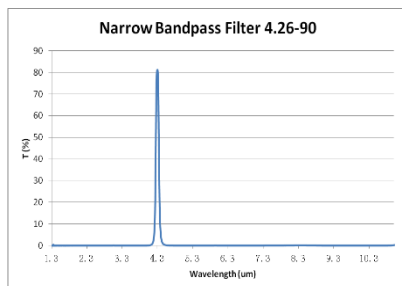

红外光学滤波片

典型产品示例

(1). 10.6-200 narrow band pass filter

(2). 10.5-200 narrow band pass filter

(3). 9.8-200 narrow band pass filter

(4). 4.53-310 narrow band pass filter

(5). 4.5-280 narrow band pass filter

(6). 4.3-170 narrow band pass filter

(7). 4.26-180 narrow band pass filter

(8). 4.26-90 narrow band pass filter

(9). 3.9-90 narrow band pass filter

(10). 3.4-160 narrow band pass filter

(11) 3.95-100nm narrow band pass filter

(12) 10.27-200nm narrow band pass filter