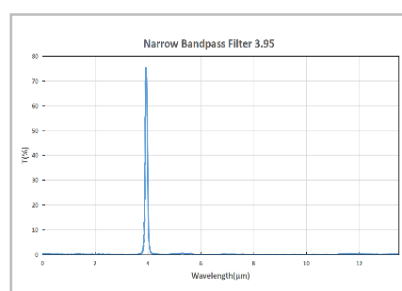

(7). 4.26-180 narrow band pass filter

(8). 4.26-90 narrow band pass filter

(9). 3.9-90 narrow band pass filter

(10). 3.4-160 narrow band pass filter

(11) 3.95-100nm narrow band pass filter

(12) 10.27-200nm narrow band pass filter