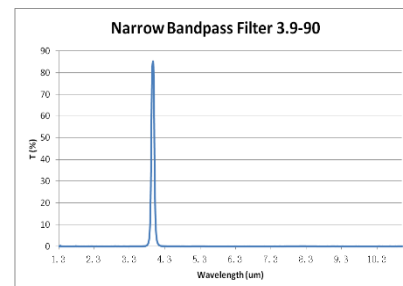

红外光学滤波片

典型产品示例

(1). 10.6-200 narrow band pass filter

(2). 10.5-200 narrow band pass filter

(3). 9.8-200 narrow band pass filter

(4). 4.53-310 narrow band pass filter

(5). 4.5-280 narrow band pass filter

(6). 4.3-170 narrow band pass filter

(7). 4.26-180 narrow band pass filter

(8). 4.26-90 narrow band pass filter

(9). 3.9-90 narrow band pass filter

(10). 3.4-160 narrow band pass filter

(11) 3.95-100nm narrow band pass filter

(12) 10.27-200nm narrow band pass filter