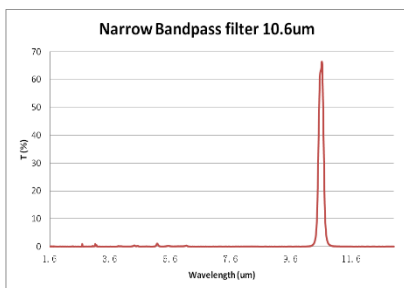

红外光学滤波片

典型产品示例

(1). 10.6-200 narrow band pass filter

(2). 10.5-200 narrow band pass filter

(3). 9.8-200 narrow band pass filter

(4). 4.53-310 narrow band pass filter

(5). 4.5-280 narrow band pass filter

(6). 4.3-170 narrow band pass filter

(7). 4.26-180 narrow band pass filter

(8). 4.26-90 narrow band pass filter

(9). 3.9-90 narrow band pass filter

(10). 3.4-160 narrow band pass filter

(11) 3.95-100nm narrow band pass filter

(12) 10.27-200nm narrow band pass filter