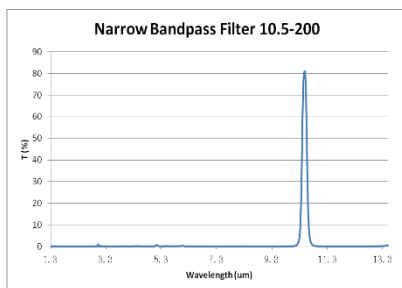

红外光学滤波片

典型产品示例

(1). 10.6-200 narrow band pass filter

(2). 10.5-200 narrow band pass filter

(3). 9.8-200 narrow band pass filter

(4). 4.53-310 narrow band pass filter

(5). 4.5-280 narrow band pass filter

(6). 4.3-170 narrow band pass filter

(7). 4.26-180 narrow band pass filter

(8). 4.26-90 narrow band pass filter

(9). 3.9-90 narrow band pass filter

(10). 3.4-160 narrow band pass filter

(11) 3.95-100nm narrow band pass filter

(12) 10.27-200nm narrow band pass filter