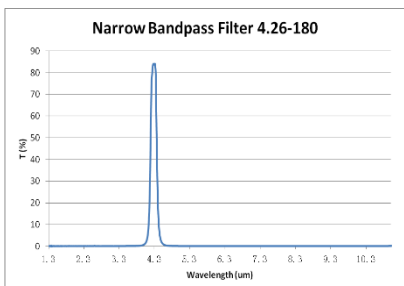

红外光学滤波片

典型产品示例

(1). 10.6-200 narrow band pass filter

(2). 10.5-200 narrow band pass filter

(3). 9.8-200 narrow band pass filter

(4). 4.53-310 narrow band pass filter

(5). 4.5-280 narrow band pass filter

(6). 4.3-170 narrow band pass filter

(7). 4.26-180 narrow band pass filter

(8). 4.26-90 narrow band pass filter

(9). 3.9-90 narrow band pass filter

(10). 3.4-160 narrow band pass filter

(11) 3.95-100nm narrow band pass filter

(12) 10.27-200nm narrow band pass filter