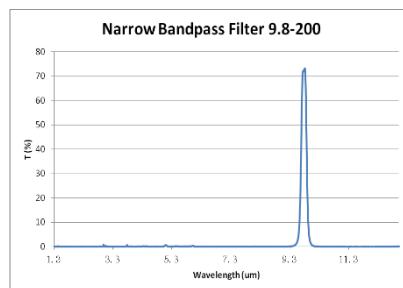

红外光学滤波片

典型产品示例

(1). 10.6-200 narrow band pass filter

(2). 10.5-200 narrow band pass filter

(3). 9.8-200 narrow band pass filter

(4). 4.53-310 narrow band pass filter

(5). 4.5-280 narrow band pass filter

(6). 4.3-170 narrow band pass filter

(7). 4.26-180 narrow band pass filter

(8). 4.26-90 narrow band pass filter

(9). 3.9-90 narrow band pass filter

(10). 3.4-160 narrow band pass filter

(11) 3.95-100nm narrow band pass filter

(12) 10.27-200nm narrow band pass filter