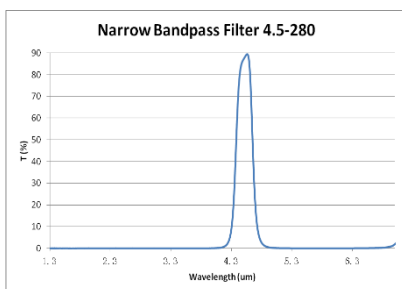

红外光学滤波片

典型产品示例

(1). 10.6-200 narrow band pass filter

(2). 10.5-200 narrow band pass filter

(3). 9.8-200 narrow band pass filter

(4). 4.53-310 narrow band pass filter

(5). 4.5-280 narrow band pass filter

(6). 4.3-170 narrow band pass filter

(7). 4.26-180 narrow band pass filter

(8). 4.26-90 narrow band pass filter

(9). 3.9-90 narrow band pass filter

(10). 3.4-160 narrow band pass filter

(11) 3.95-100nm narrow band pass filter

(12) 10.27-200nm narrow band pass filter