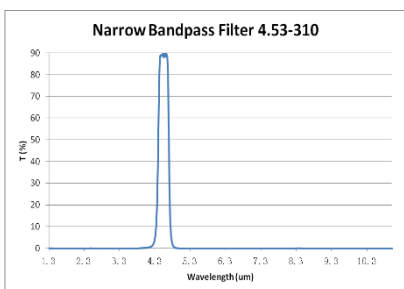

红外光学滤波片

典型产品示例

(1). 10.6-200 narrow band pass filter

(2). 10.5-200 narrow band pass filter

(3). 9.8-200 narrow band pass filter

(4). 4.53-310 narrow band pass filter

(5). 4.5-280 narrow band pass filter

(6). 4.3-170 narrow band pass filter

(7). 4.26-180 narrow band pass filter

(8). 4.26-90 narrow band pass filter

(9). 3.9-90 narrow band pass filter

(10). 3.4-160 narrow band pass filter

(11) 3.95-100nm narrow band pass filter

(12) 10.27-200nm narrow band pass filter