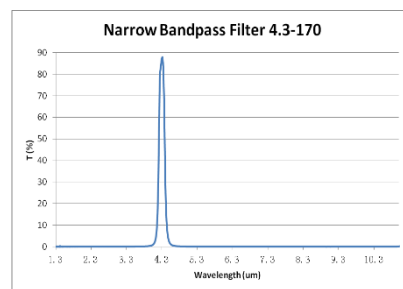

红外光学滤波片

典型产品示例

(1). 10.6-200 narrow band pass filter

(2). 10.5-200 narrow band pass filter

(3). 9.8-200 narrow band pass filter

(4). 4.53-310 narrow band pass filter

(5). 4.5-280 narrow band pass filter

(6). 4.3-170 narrow band pass filter

(7). 4.26-180 narrow band pass filter

(8). 4.26-90 narrow band pass filter

(9). 3.9-90 narrow band pass filter

(10). 3.4-160 narrow band pass filter

(11) 3.95-100nm narrow band pass filter

(12) 10.27-200nm narrow band pass filter